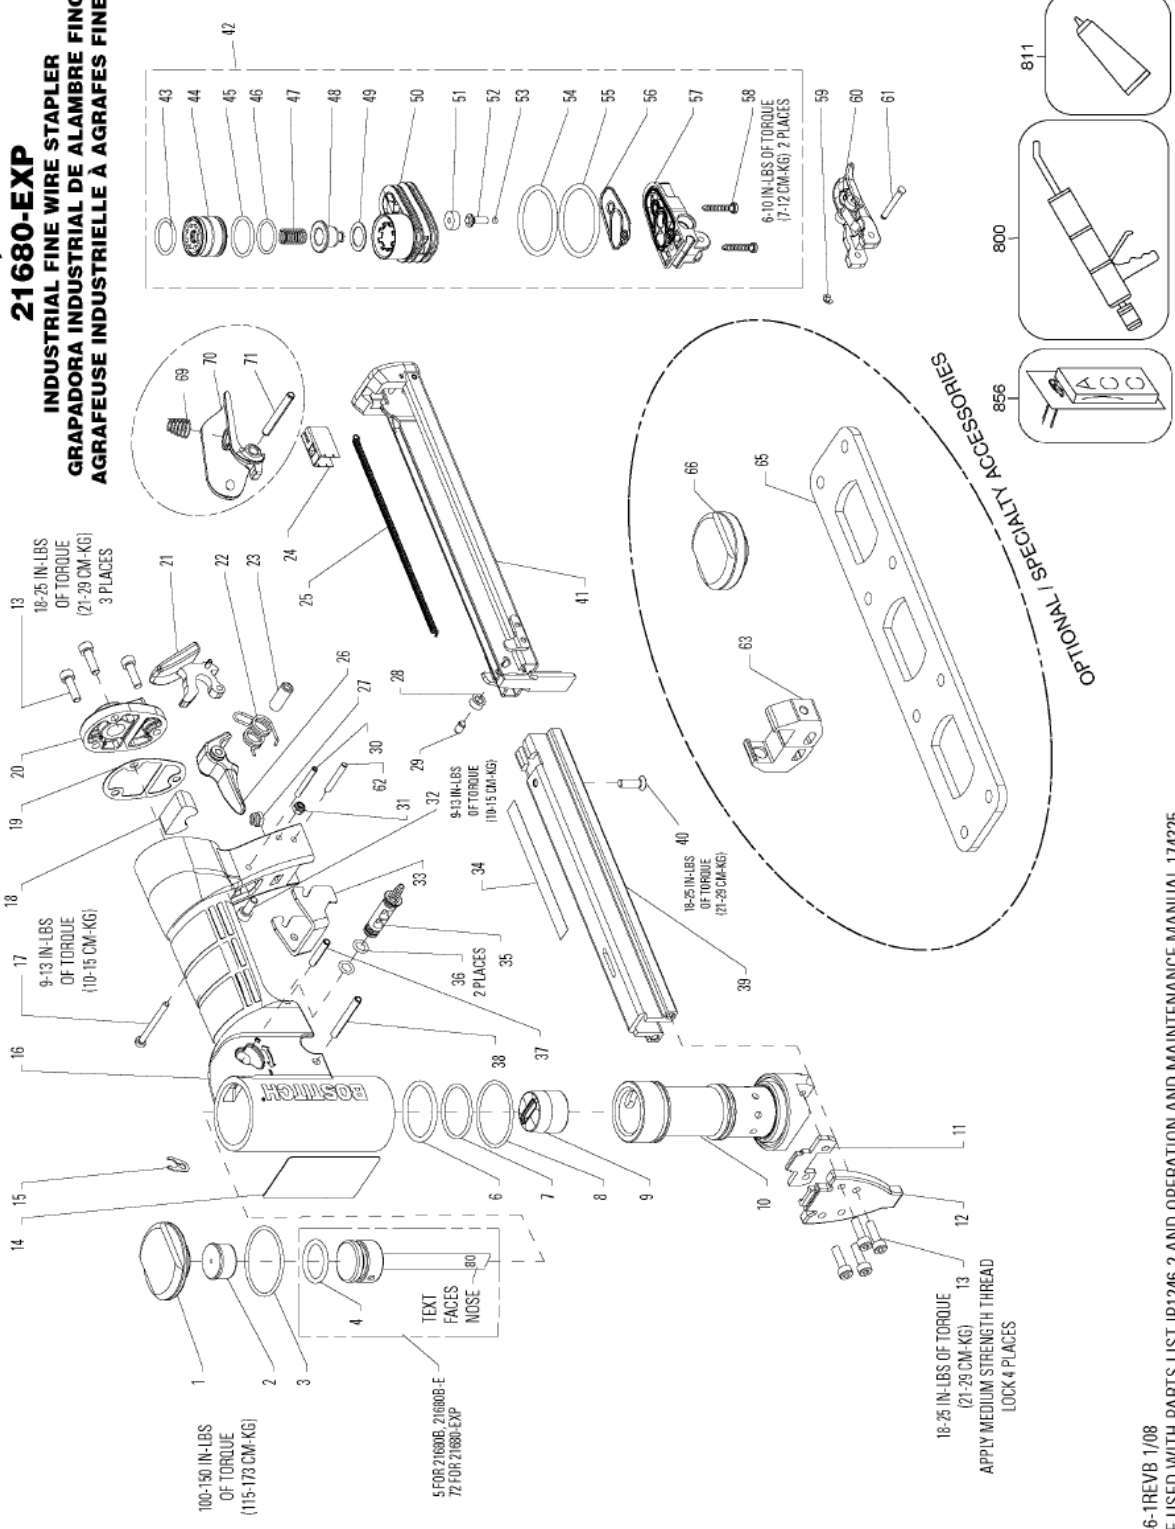

**21680B, 21680B-E
21680-EXP**
INDUSTRIAL FINE WIRE STAPLER
GRAPADORA INDUSTRIAL DE ALAMBRE FINO
AGRAFEUSE INDUSTRIELLE A AGRAPES FINES

IP1246-1REV B 1/08
 TO BE USED WITH PARTS LIST IP1246-2 AND OPERATION AND MAINTENANCE MANUAL 174325.